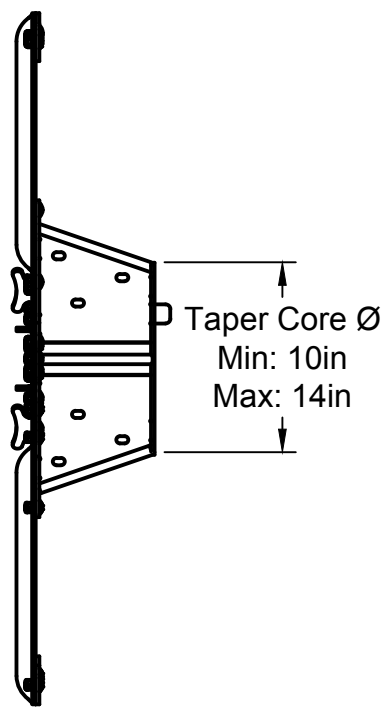

Tapered Core - Detail

Core Expansion Brackets

Single Core Spacer Set
For Deployment / Roll Out
 Adjust Core Min Ø
 From: 11.25in to 12.25in

Full Core Spacer Set
For Larger Core Ranges
 Adjust Core Min Ø
 From: 11.25in to 18in